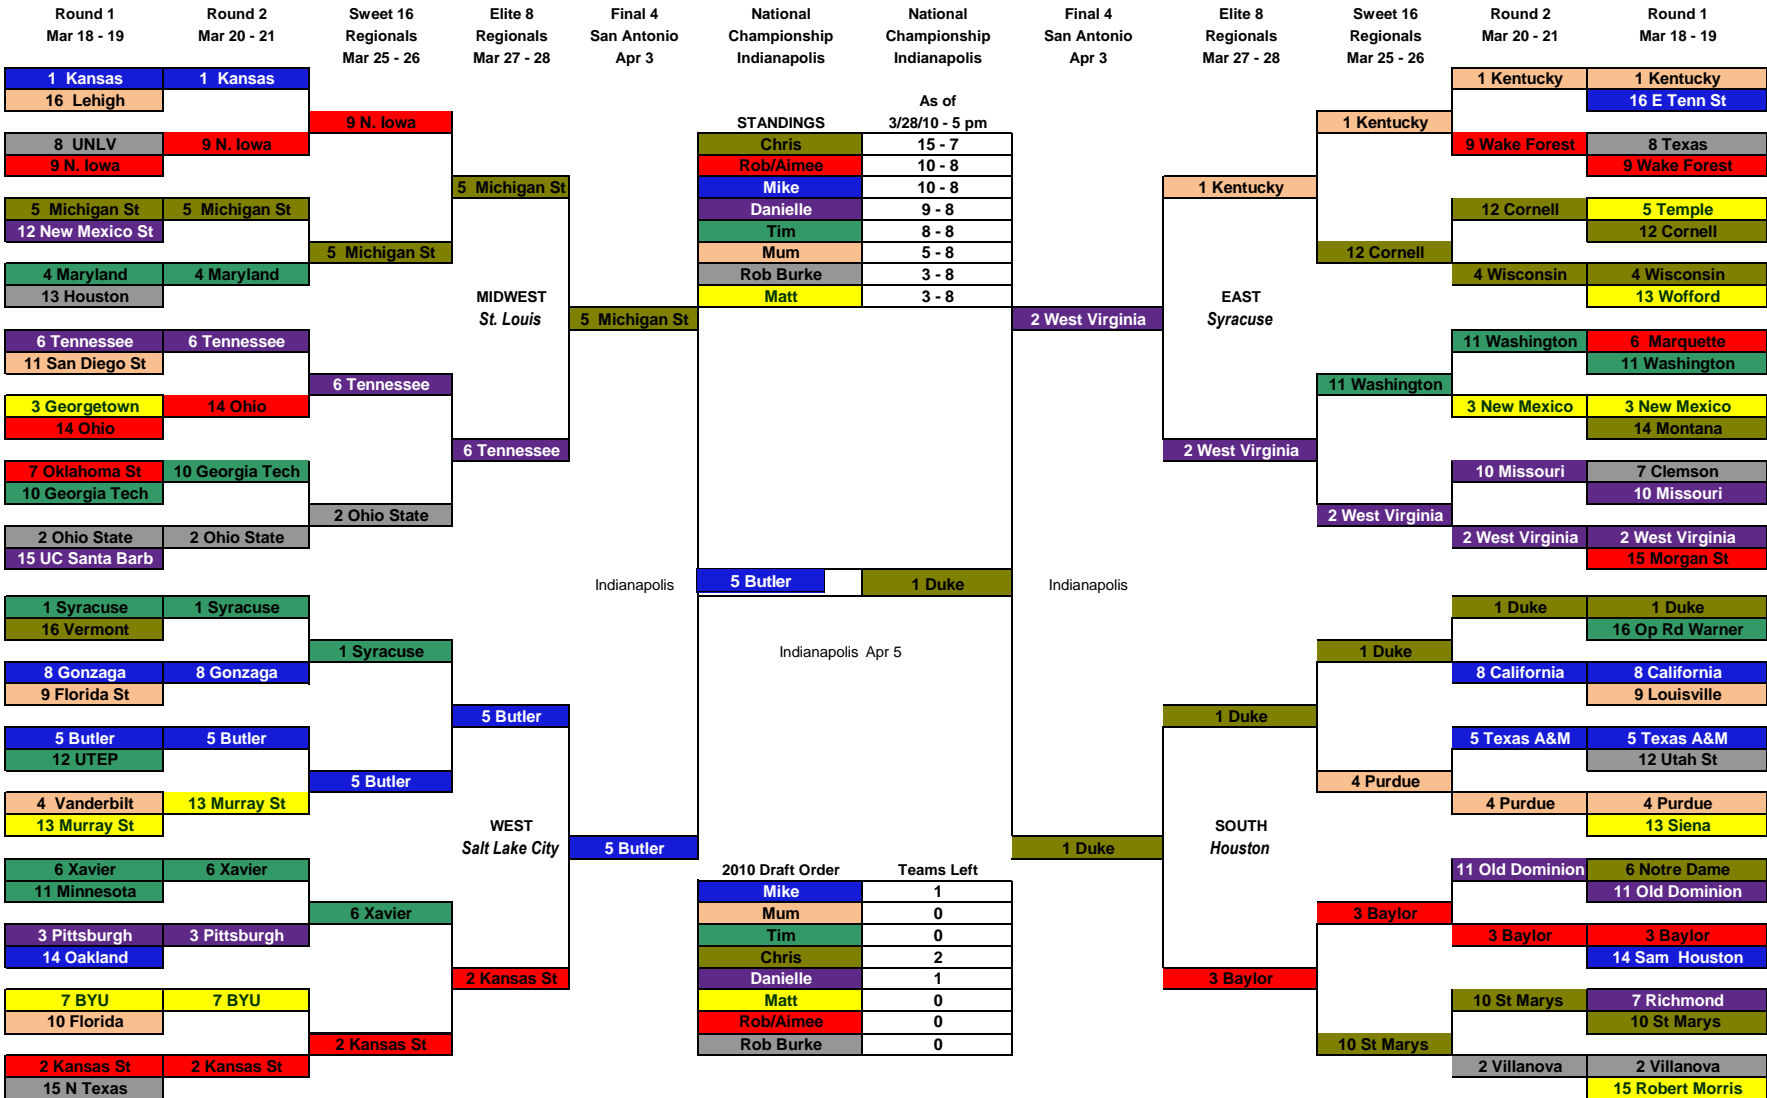

Tim Erney's 2010 March Madness

\$30entry fee, 3rd & 4th place (\$30/each), 2nd place (\$60), 1st Place (\$90), and Points winner (\$30).