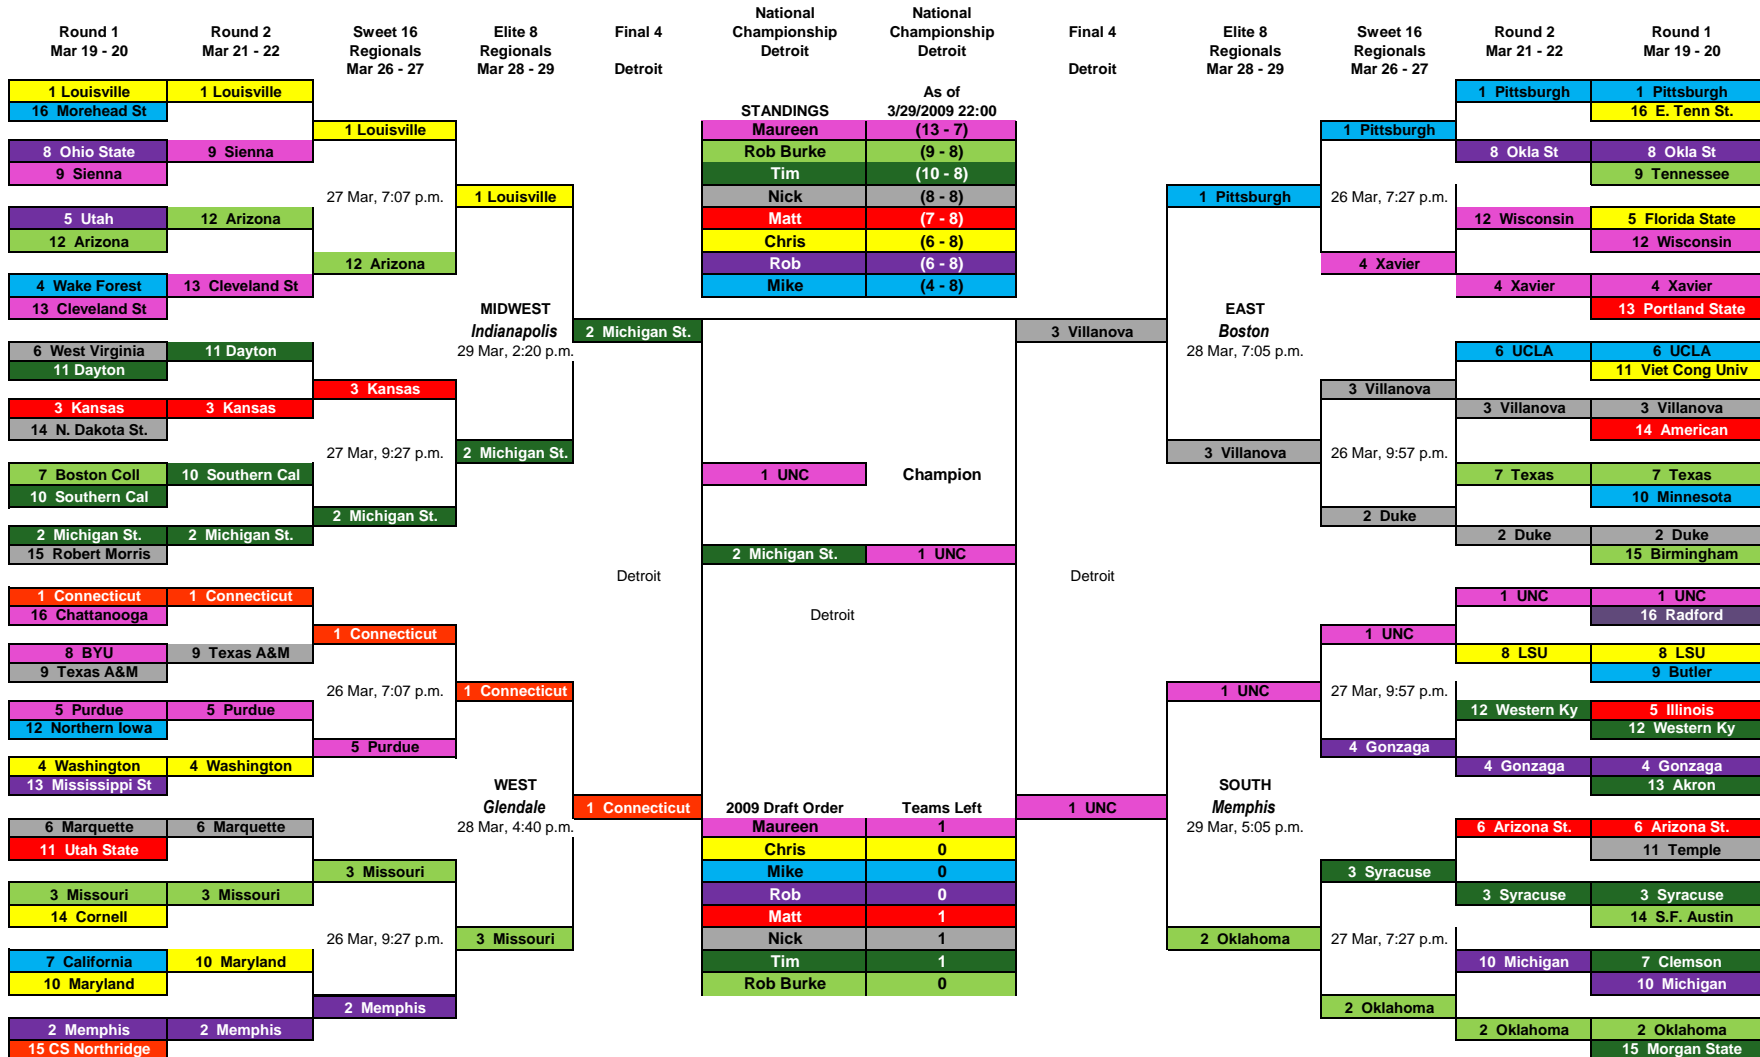

Tim Erney's March Madness

as of 10:00 p.m., 29 March 09

As of 3/29/2009 22:00

STANDINGS	As of 3/29/2009 22:00
Maureen	(13 - 7)
Rob Burke	(9 - 8)
Tim	(10 - 8)
Nick	(8 - 8)
Matt	(7 - 8)
Chris	(6 - 8)
Rob	(6 - 8)
Mike	(4 - 8)

2009 Draft Order	Teams Left
Maureen	1
Chris	0
Mike	0
Rob	0
Matt	1
Nick	1
Tim	1
Rob Burke	0

\$20 entry fee, 3rd & 4th place (\$20 ea), 2nd place (\$40), 1st Place (\$60), and Points winner (\$20)