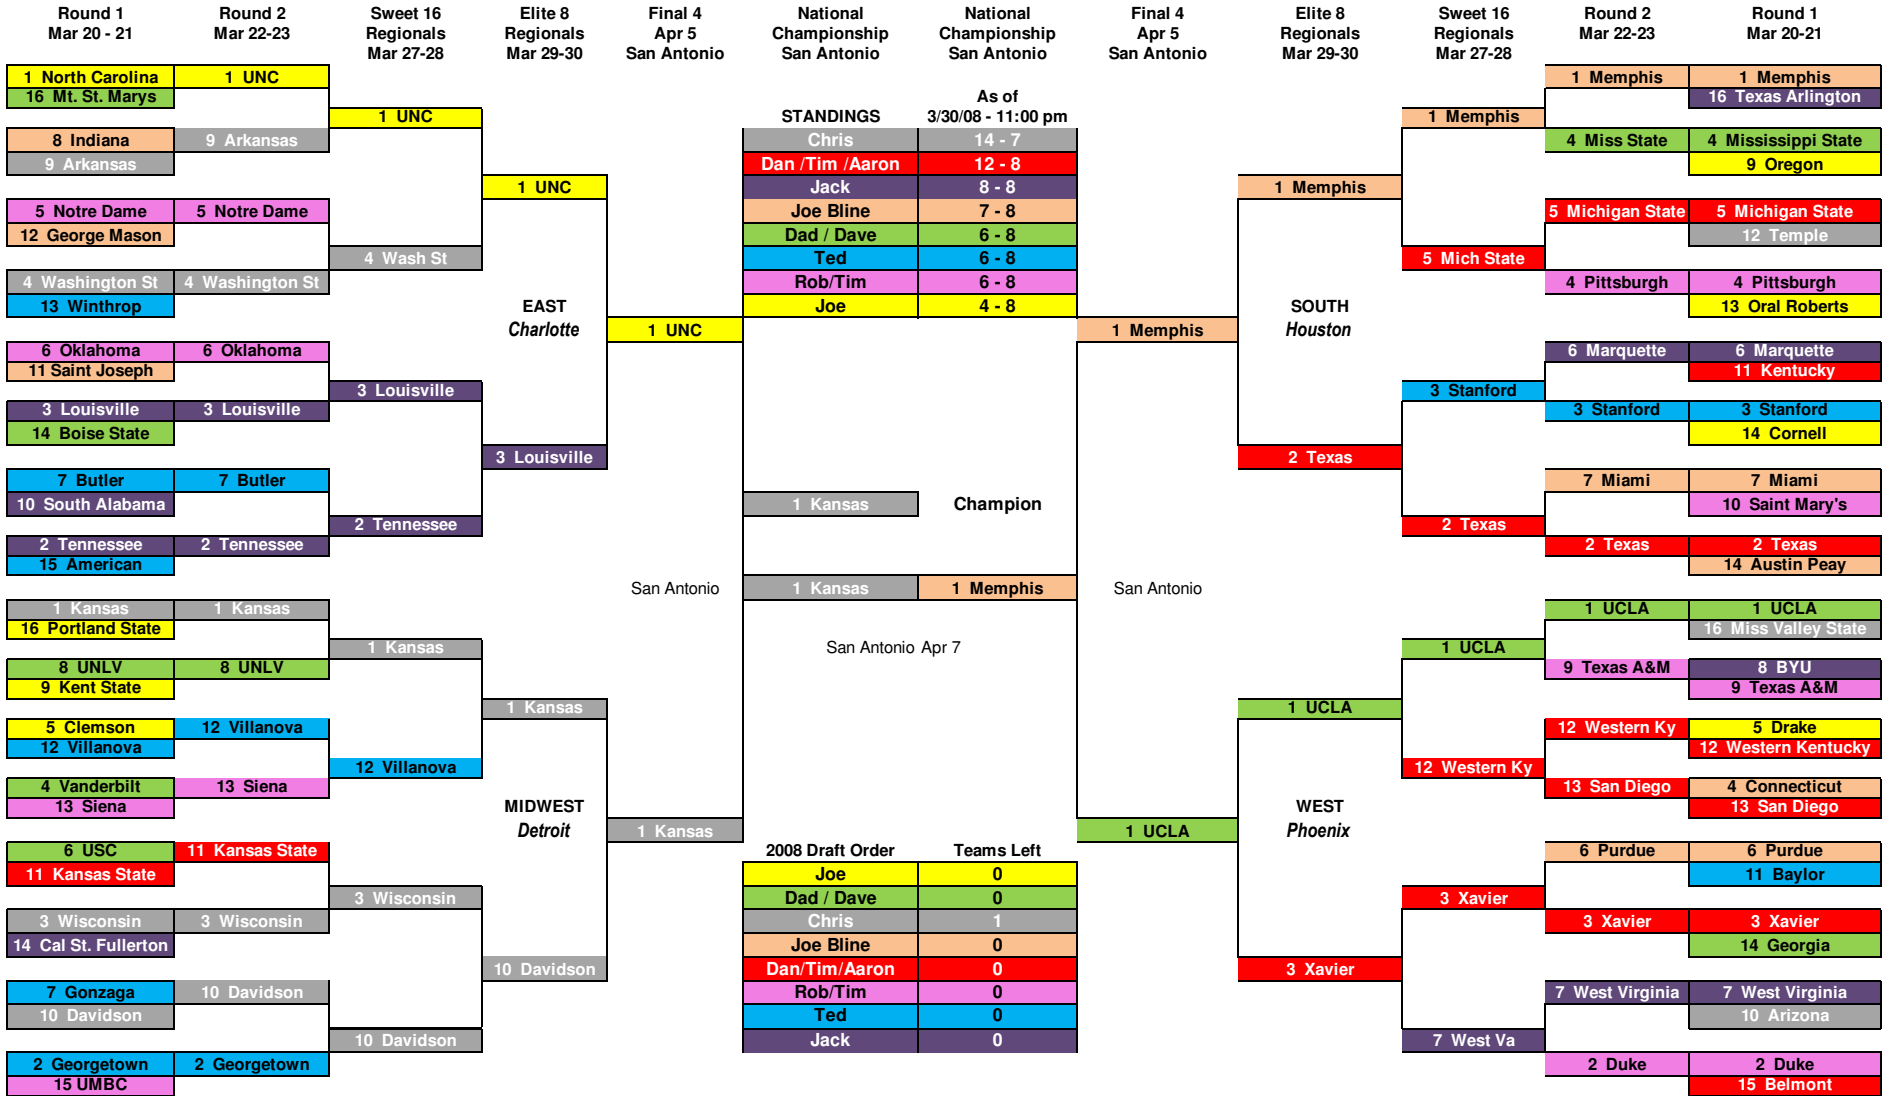

Click here to print out a bracket in Microsoft Excel

\$40 entry fee, 3rd & 4th place (\$40 ea), 2nd place (\$60), 1st Place (\$80), and Points winner (\$100)